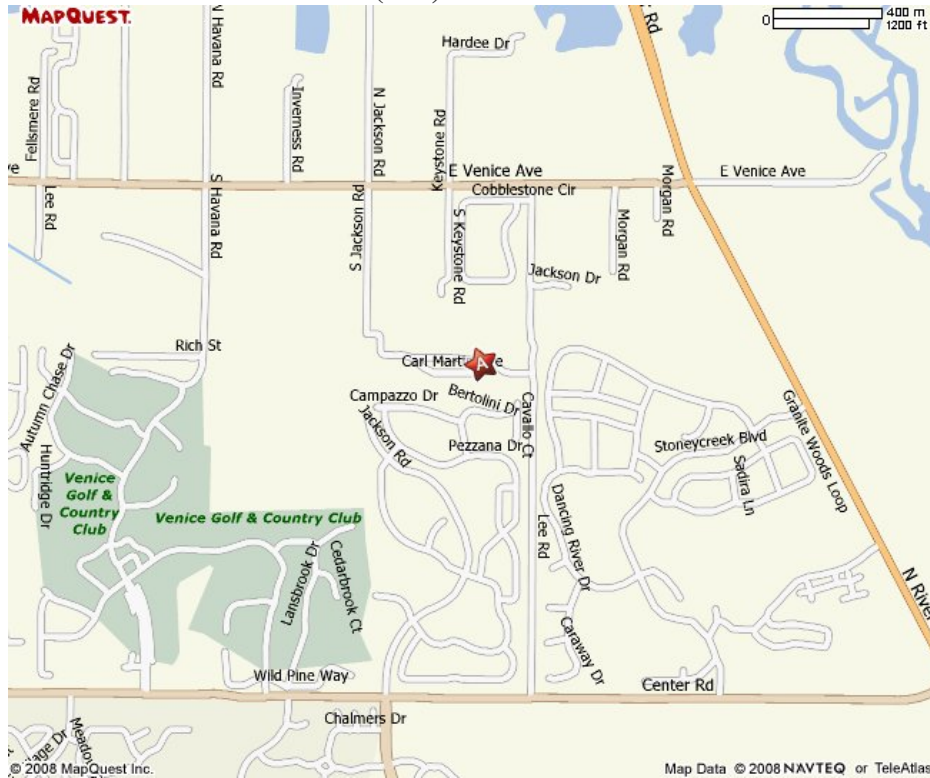

Driving Directions to Kimal Center
Kimal Design & Event Center
11184 Hughey-Kimal Drive
Venice, Florida 34292
(941) 483-5353

From North of Venice:

- Take I-75 south to Exit 193, Jacaranda Blvd. West.
- At the end of the exit, turn right on Jacaranda and travel south to Venice Ave. (stop light).
- At Venice Ave., turn left and travel east to Jackson Rd.
- At Jackson Rd., turn right and travel south until the road ends at Hughey-Kimal Dr.
- At Hughey-Kimal Dr., turn left and travel west to the building on pilings over the water.

From South of Venice:

- Take I-75 north to Exit 191, River Rd. West.
- At the end of the exit, turn left on River Road and travel west to Venice Ave.
- At Venice Ave., turn right and travel west to Jackson Rd. (dirt).
- At Jackson Rd., turn left and travel south until the road ends at Hughey-Kimal Dr.
- At Hughey-Kimal Dr., turn left and travel west to the building on pilings over the water.