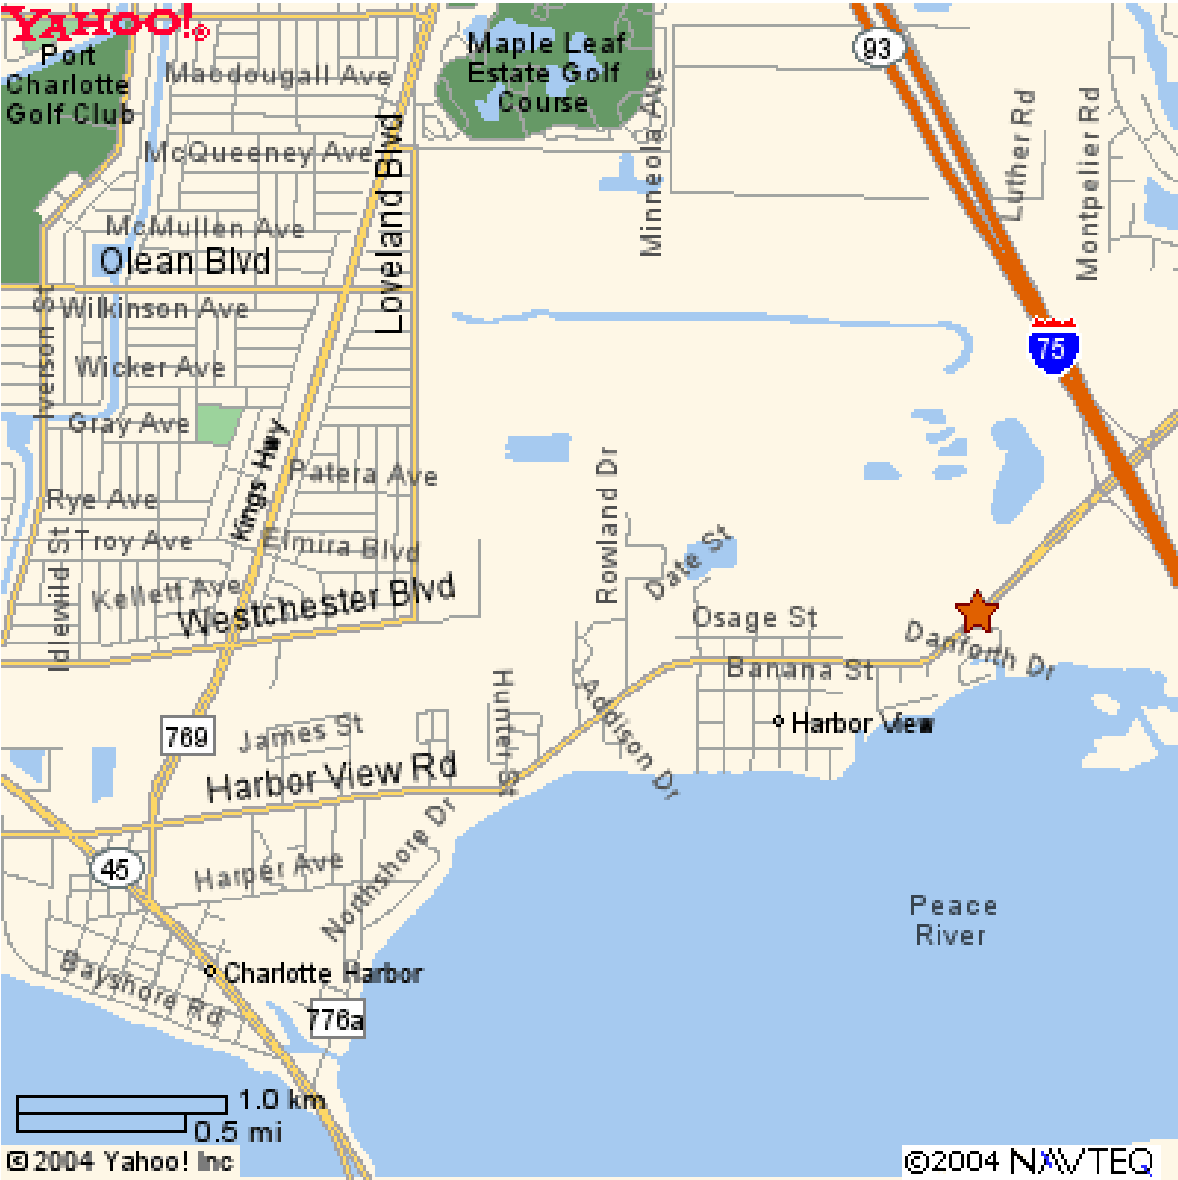

Charlotte County Extension Center
25550 Harbor View Road
Port Charlotte, FL
(941) 764-4340

From I-75, use Exit 167 for “CR-776 / Port Charlotte / Charlotte Harbor.”

Head west on Harborview Road (CR-776).

Turn right at the first opportunity into the Charlotte Harbor Environmental Campus.